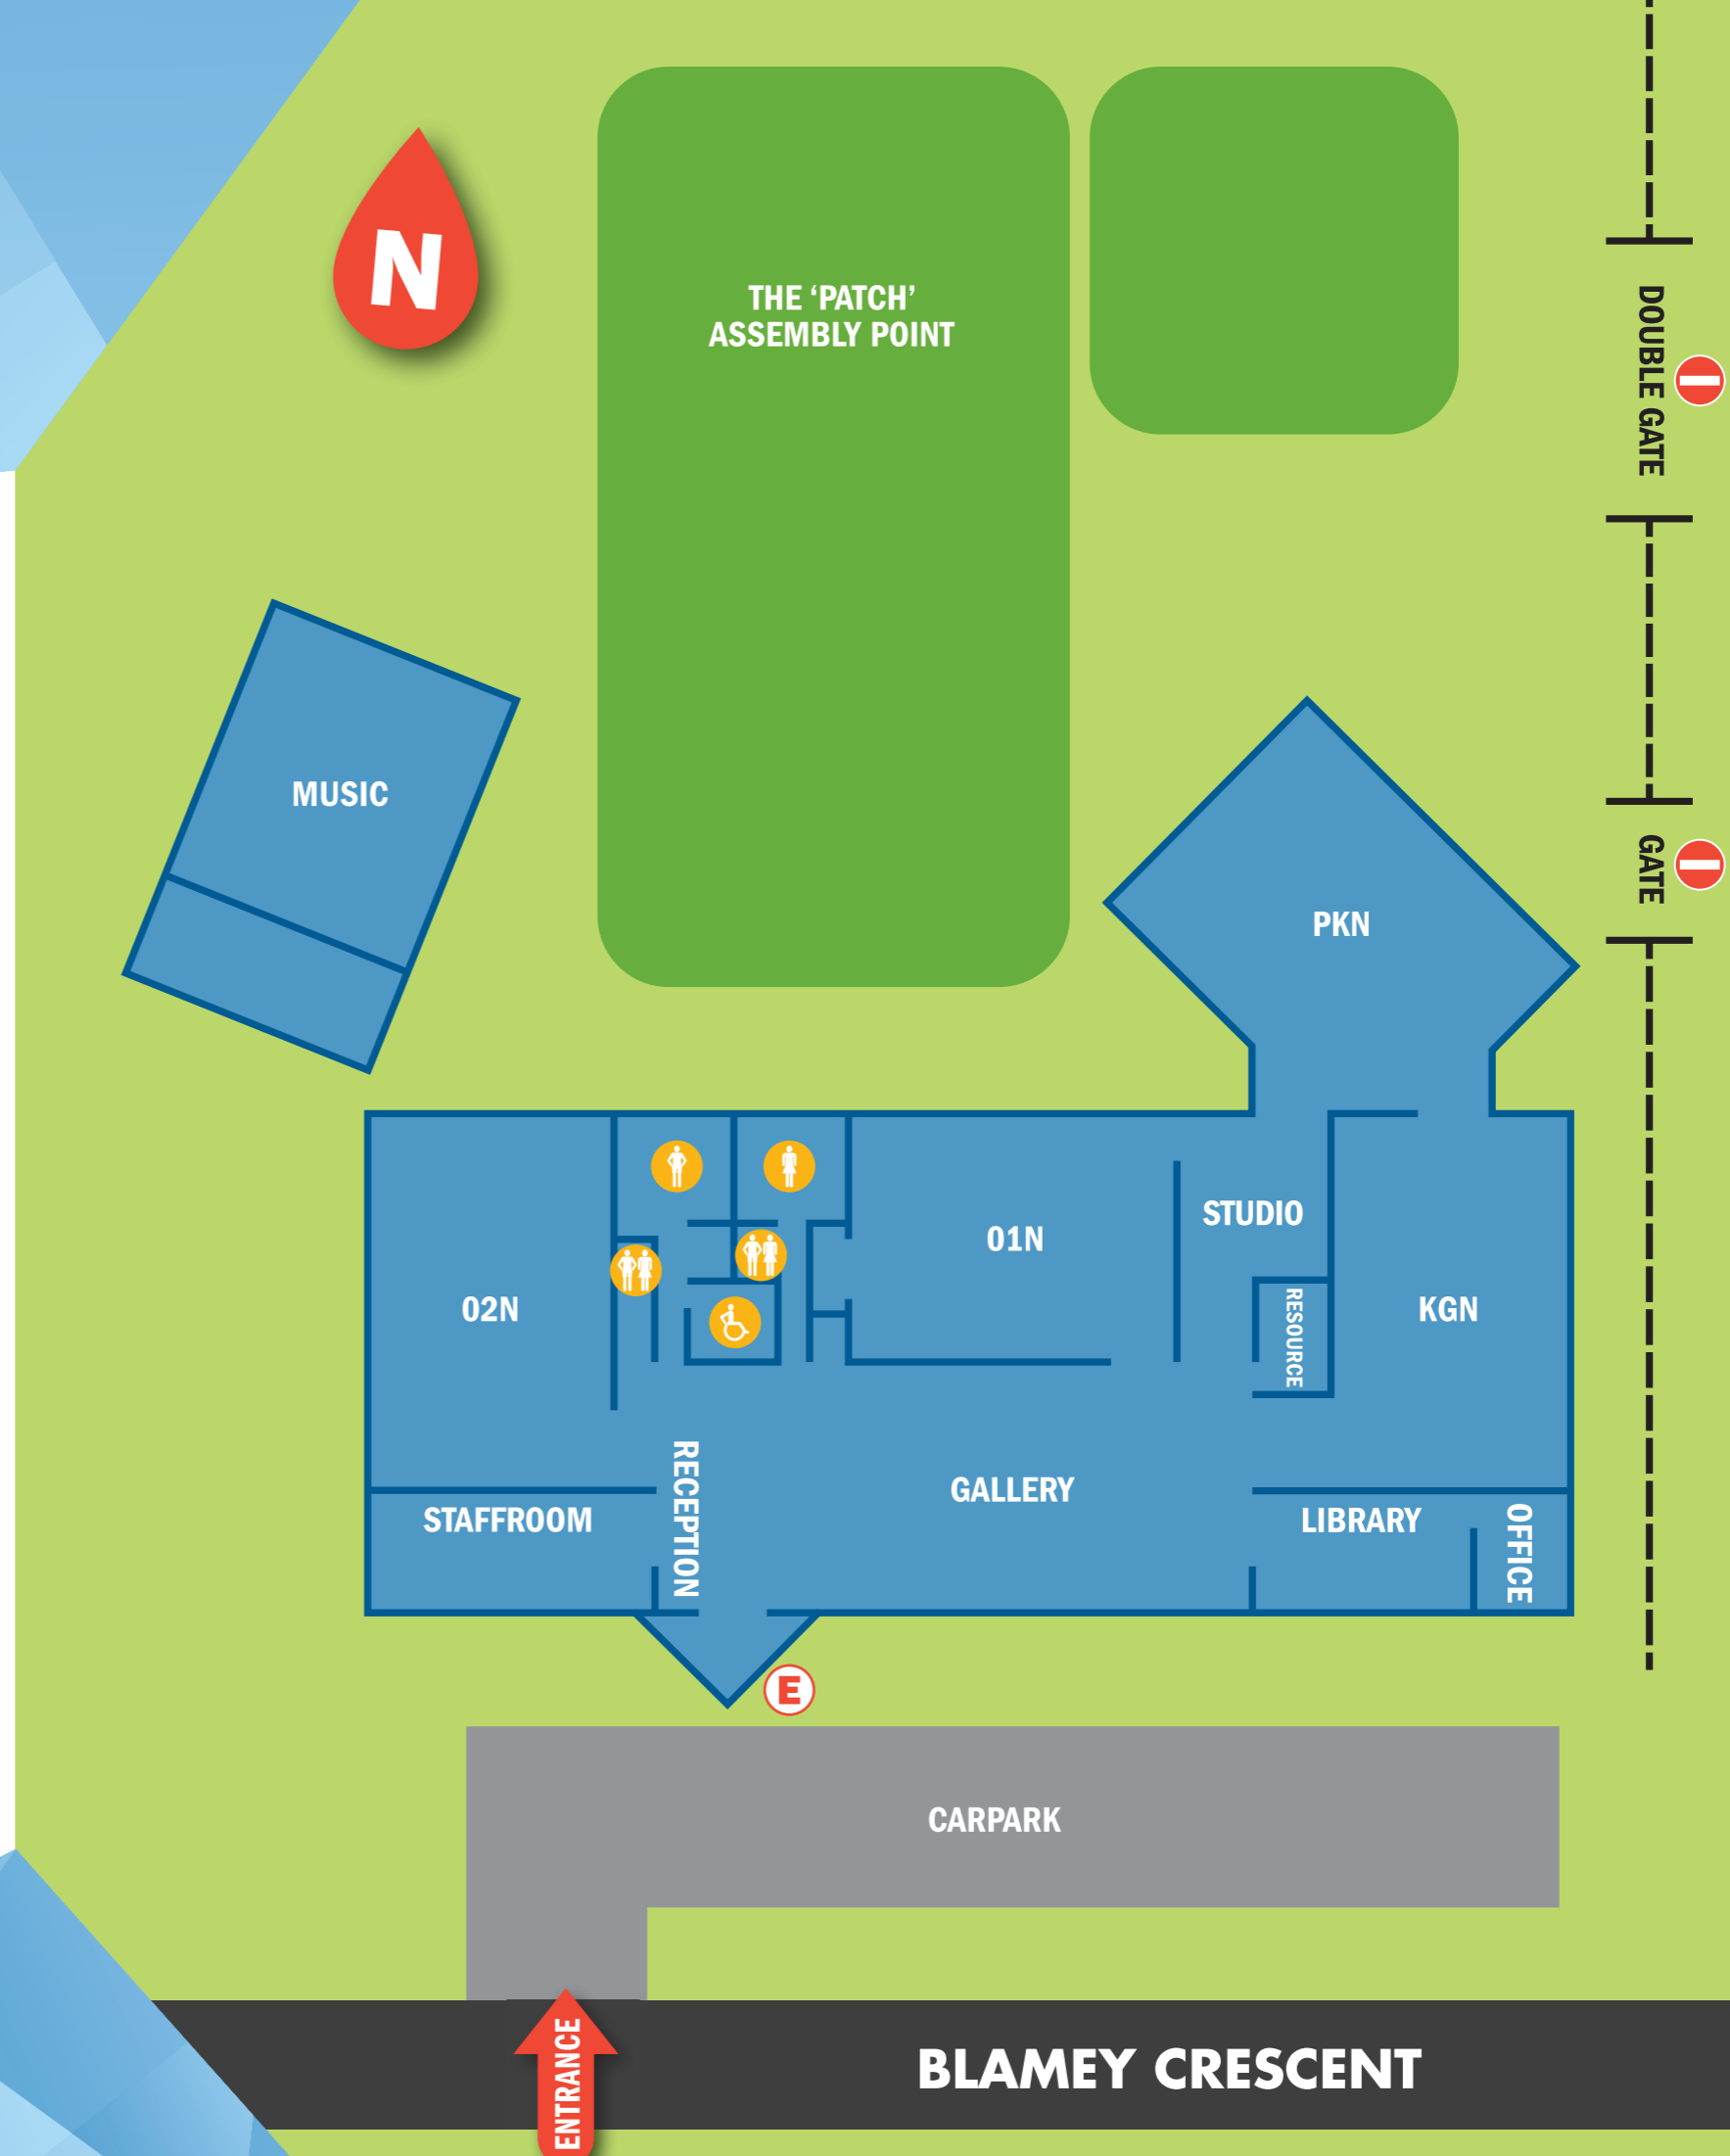

CGS NORTHSIDE CAMPUS MAP

KEY

-  Entrance
-  No Entry
-  Main Roads
-  Buildings
-  Play Areas
-  Carpark
-  Fence
-  Girls Toilets
-  Boys Toilets
-  Disabled Toilet
-  Unisex Staff Toilet

Canberra
Grammar
School

BLAMEY CRESCENT

CRESWELL STREET